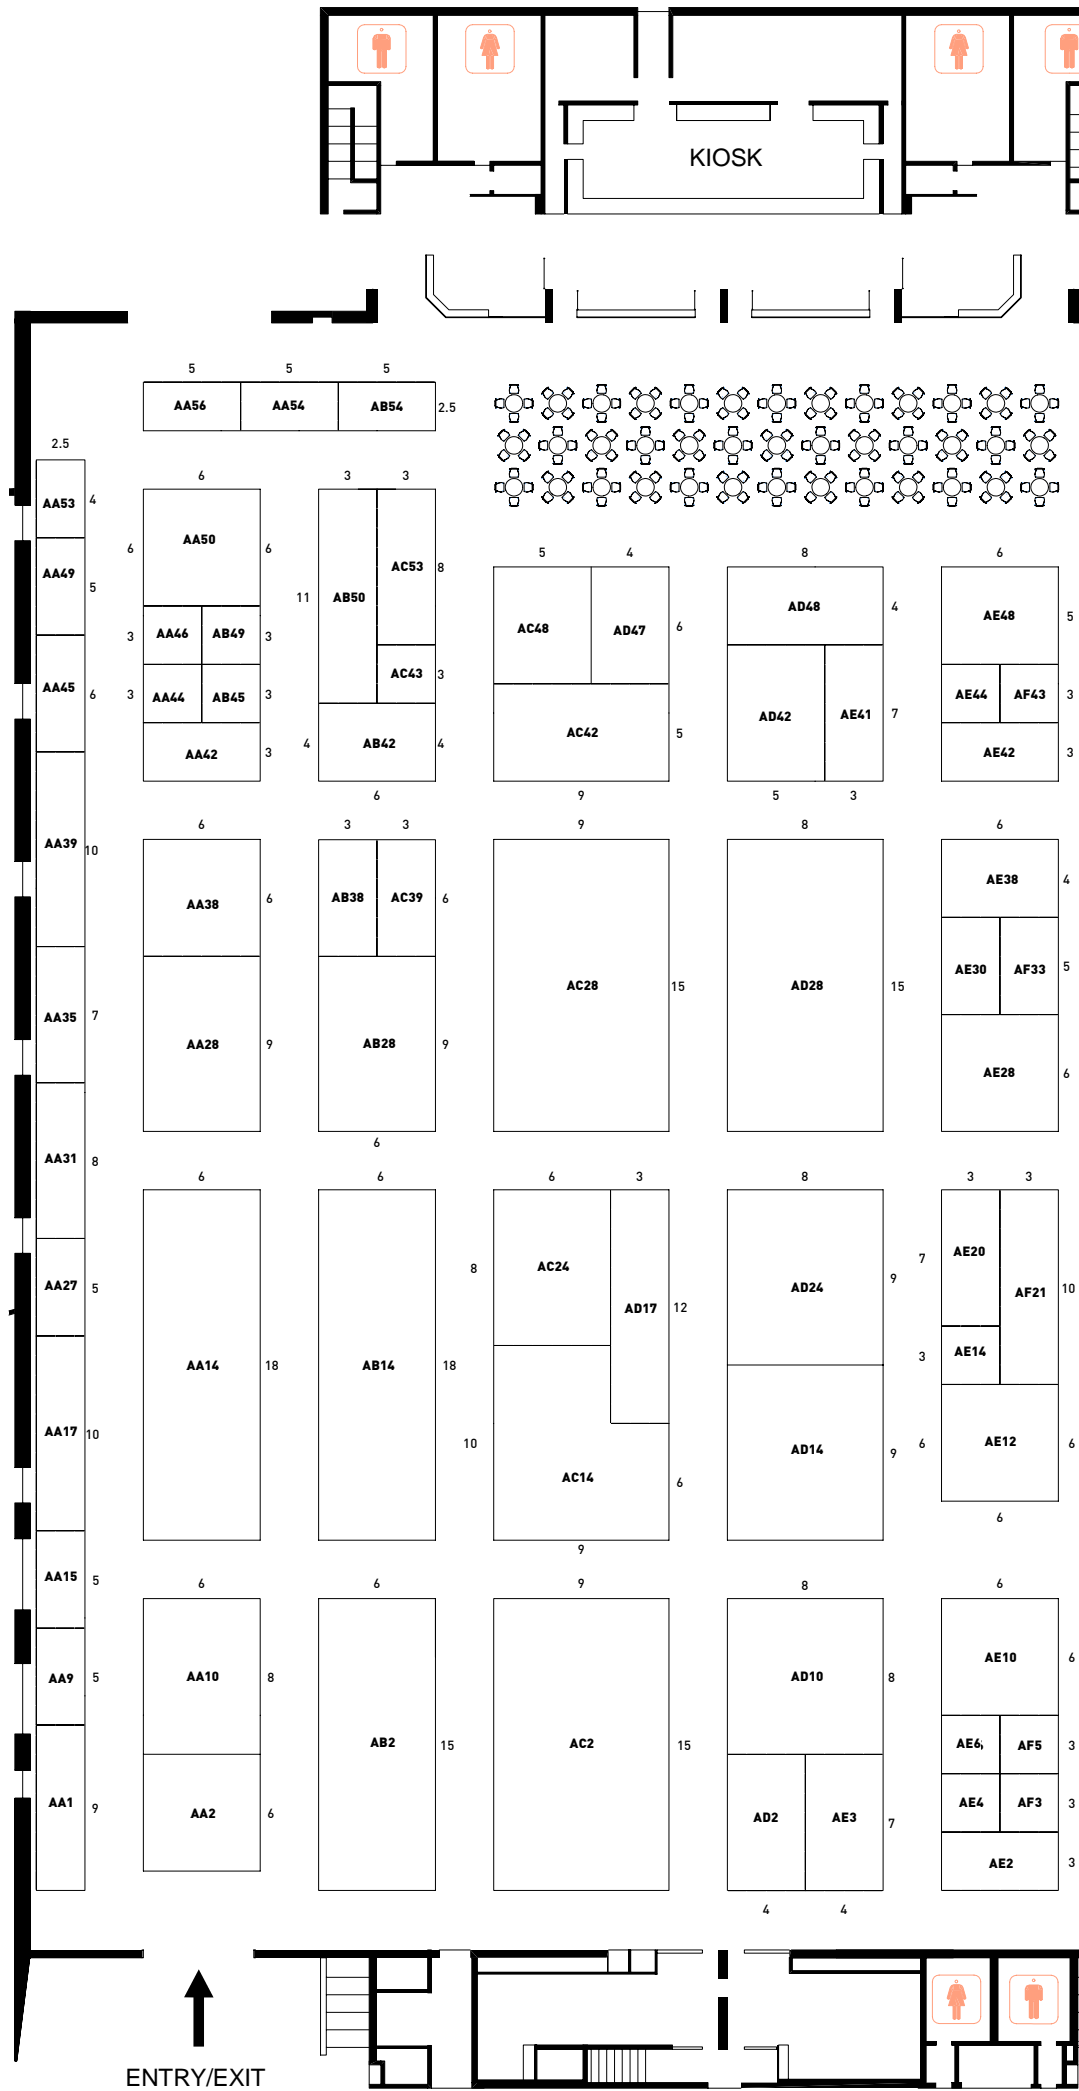

COLLISION REPAIR 2011

12 - 14 MAY 2011
MELBOURNE EXHIBITION CENTRE

Stand Legend

 Shaded area on floor plan denotes Sold Stands